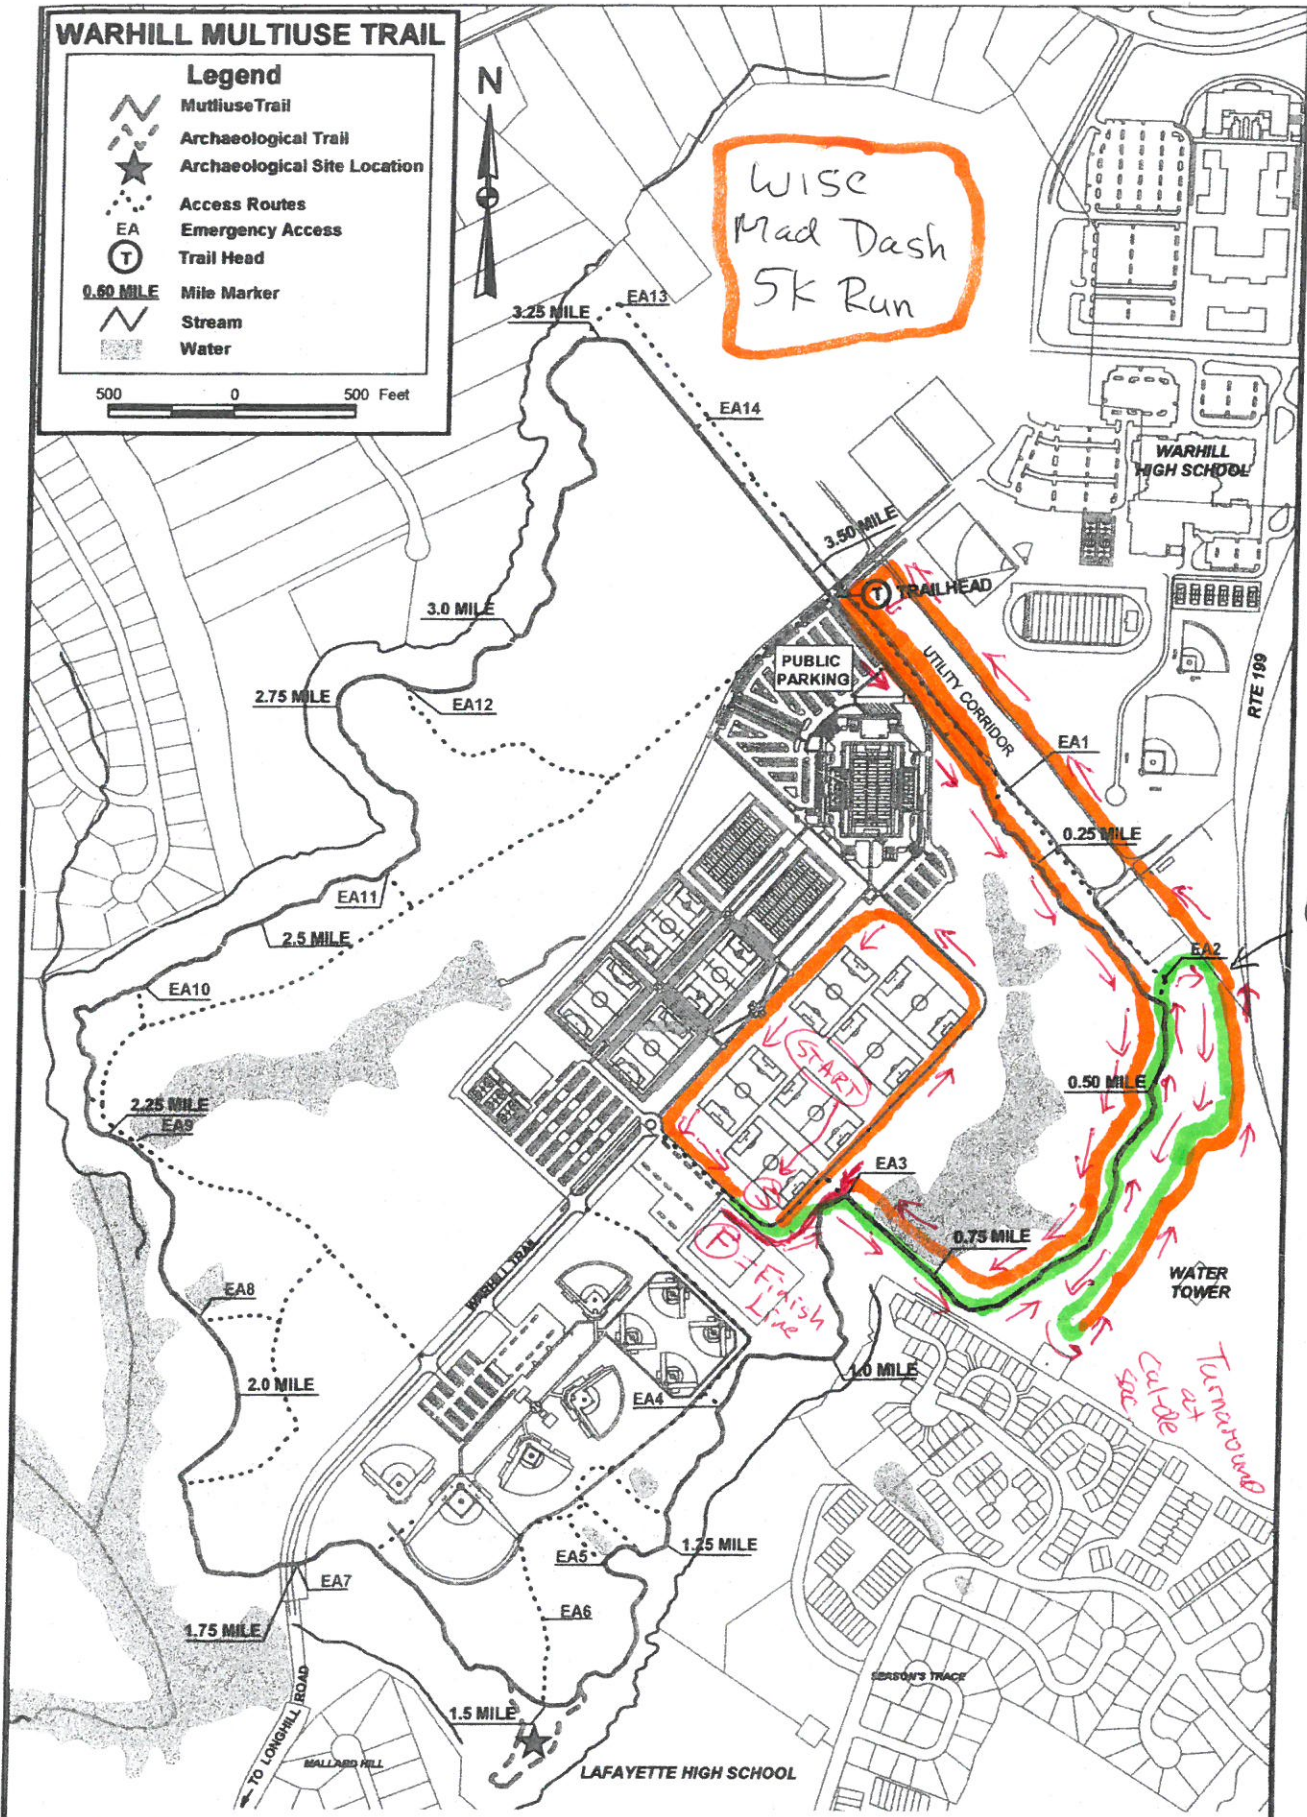

# WARHILL MULTIUSE TRAIL

**Legend**

- Multiuse Trail
- Archaeological Trail
- Archaeological Site Location
- Access Routes
- Emergency Access
- Trail Head
- Mile Marker
- Stream
- Water

500 0 500 Feet

Wise  
Mad Dash  
5k Run

Combined  
Water  
Stop @  
1.15 Miles  
1.80 Miles  
2.70 Miles  
(on utility  
road,  
then  
nature  
trail)

**Warhill Multiuse Trail**  
Warhill Sports Complex  
5700 Warhill Trail  
Williamsburg, VA 23188